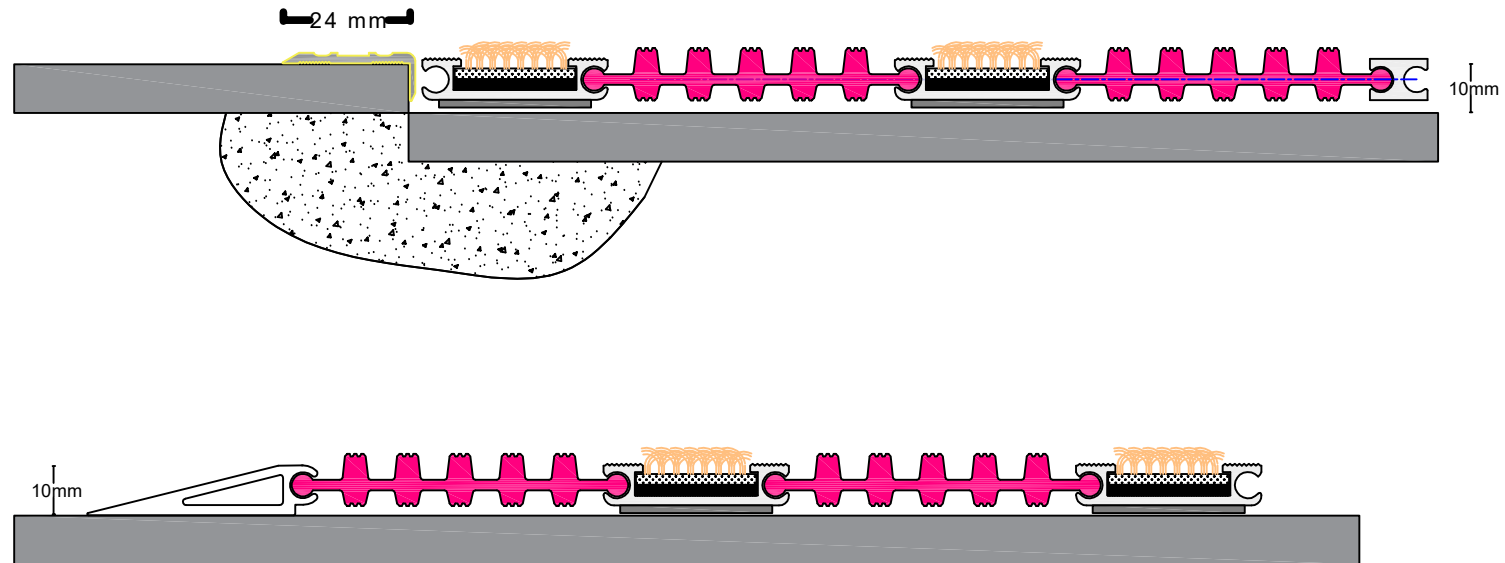

Entrance Mats & anti slip

Architectural Building Products

Doormat

Customer :

design by : kaheh

Project code : 100

Sales Rep :

DOORMAT **دورمت**