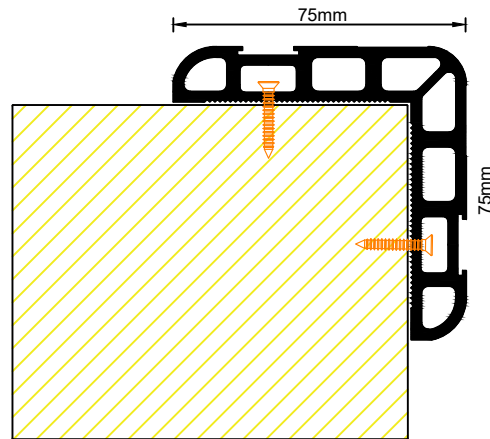

Doormat

Rubber elastic corner guard

Profile type: g1

- Description: Rubber elastic corner guard protects walls against damage.

- Application: edge protection

- Length of the profile: 1,00 m, 1,50 m, 2 m

- Width of the profile: 75 mm

- Height of the profile: 75 mm

- Alloy of the profile: rubber elastic

- Anodized colours: Black

- Additional colours:

- Fixation: screwing, countersunk drilled holes 3,5 mm and self-adhesive and with a surface glue. Wide range of colours, also with warning stripes.