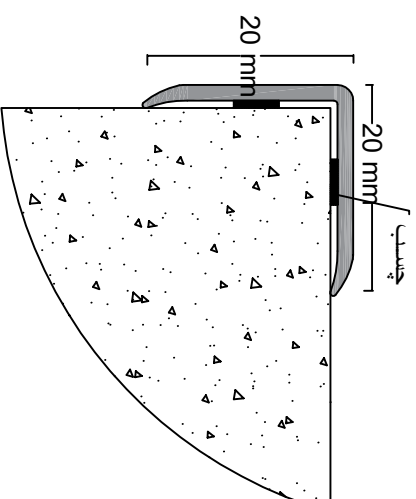

Profile Systems

Architectural Building Products

Doormat

protection corner angle aluminium profile anodized and polished, self-adhesive

Profile type: 903

Description: protection corner angle

- Length of the profile: 3 m and 1 m
- Width of the profile: 20 mm
- Height of the profile: 20 mm
- Alloy of the profile: Aluminium 6063
- Anodized colours: silver, gold,
- Additional colours: aluminium polished
- Fixation: screwing, countersunk drilled holes 3,5 mm