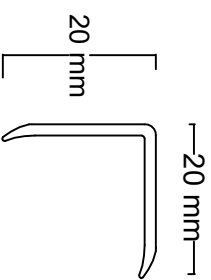

Profile Systems

Architectural Building Products

Doormat

protection corner angle aluminium profile anodized and polished, self-adhesive

Profile type: 903

Description: protection corner angle

- Length of the profile: 3 m and 1 m
- Width of the profile: 20 mm
- Height of the profile: 20 mm
- Alloy of the profile: Aluminium 6063
- Anodized colours: silver, gold,
- Additional colours: aluminium polished
- Fixation: screwing, countersunk drilled holes 3,5 mm