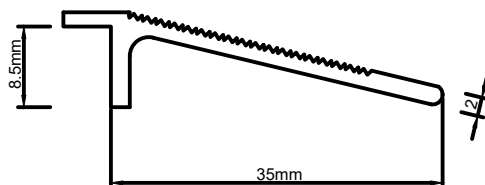

### Doormat

ramp profile aluminium profile anodized and polished, self-adhesive

Profile type: 901

- Description: ramp profile, countersunk drilled
- Length of the profile: 3 m
- Width: 35.0 mm
- Height: 8.5 up to 12 mm
- Alloy of the profile: Aluminium 6063
- Anodized colours: silver, gold,
- Additional colours: aluminium polished
- Fixation: screwing, countersunk drilled holes 3,5 mm
- 